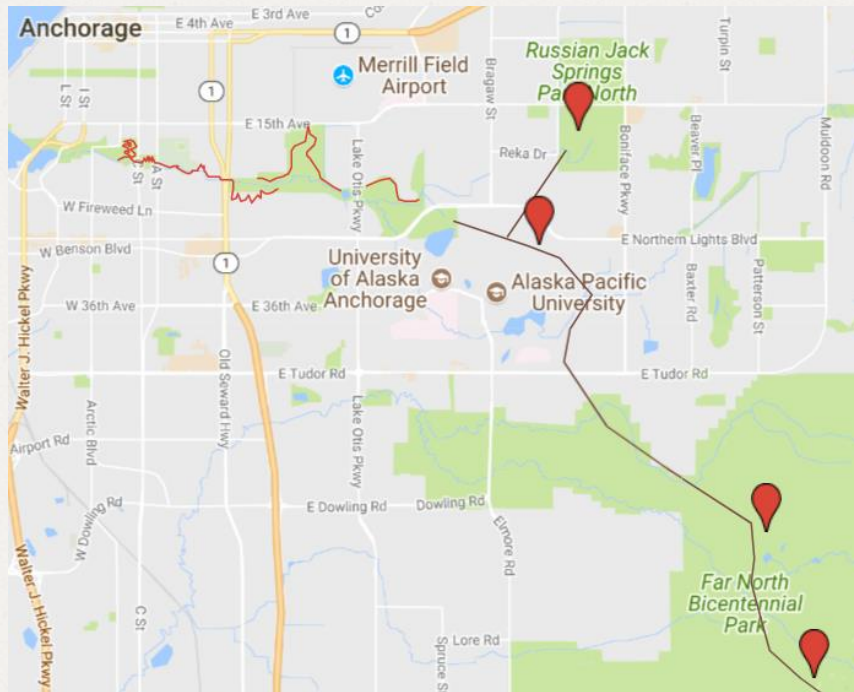

Integrated Anchorage
Singletrack

(and)

World-Class
Bikepacking Route

Integrated Anchorage Singletrack

- Near term: Connect Hillside, Far North, APU, Chester Creek
- Funded through 2018 parks bond...thanks Josh Durand, Mayor Berkowitz, and Assembly members!
- Long term: Pursue Coastal Trail singletrack

World-Class Bikepacking Route

- Near Term: Connect Res Pass/Russian Lakes/Crescent/Carter/Johnson Pass trails.
- Thanks to Muni Assembly members and STA for lobbying USFS for Crescent Lake connection
- Longer Term: Connect to Hope, and Turnagain Arm