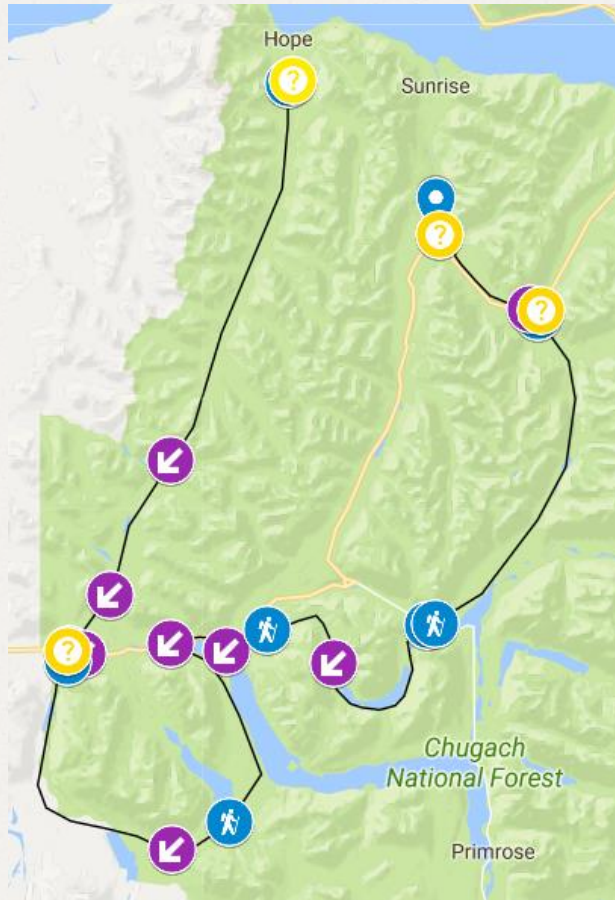

Integrated Anchorage
Singletrack

(and)

World-Class
Bikepacking Route

Integrated Anchorage Singletrack

- Near term: Connect Hillside, Far North, APU, Chester Creek
- Funded through 2018 parks bond...thanks Josh Durand, Mayor Berkowitz, and Assembly members!
- Long term: Pursue Coastal Trail singletrack

World-Class Bikepacking Route

- Near Term: Connect Res Pass/Russian Lakes/Crescent/Carter/Johnson Pass trails.
- Thanks to Muni Assembly members and STA for lobbying USFS for Crescent Lake connection
- Longer Term: Connect to Hope, and Turnagain Arm